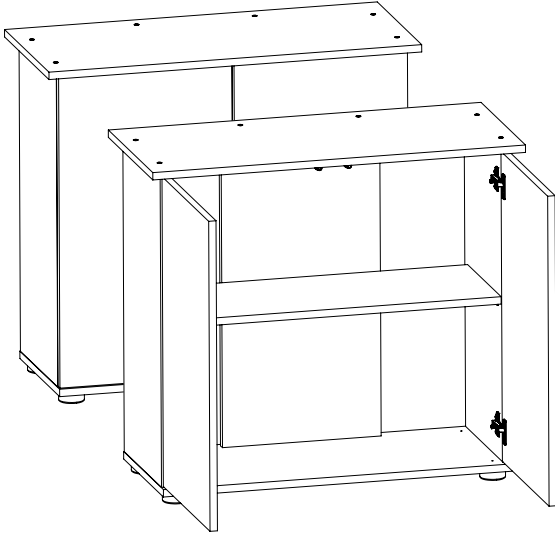

安裝說明

SBX LIDO 120/200

SBX RIO 125

INCLUDED

4x

12x

2x

4x

4x

4x

SB RIO 125

SB LIDO 120/200

TOP VIEW

1

2

3