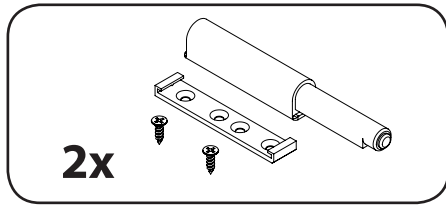

安裝說明

SBX LIDO 120/200

SBX RIO 125

INCLUDED

4x

12x

2x

4x

4x

4x

SB RIO 125

SB LIDO 120/200

TOP VIEW

1

2

3