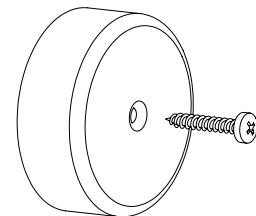

安裝說明

SBX LIDO 120/200

SBX RIO 125

INCLUDED

4x

12x

2x

4x

4x

4x

SB RIO 125

SB LIDO 120/200

TOP VIEW

1

2

3