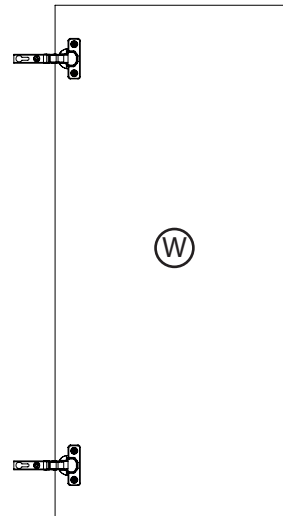

安裝說明

SBX LIDO 120/200

SBX RIO 125

INCLUDED

4x

12x

2x

4x

4x

4x

SB RIO 125

SB LIDO 120/200

TOP VIEW

1

2

3